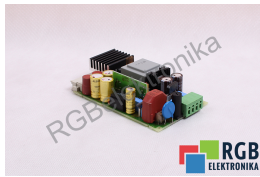

## EBE241.1 EBE 241.1 K-M L1E241 POWER SUPPLY KLOCKNER MOELLER

Used KLOCKNER MOELLER EBE241.1  
 Tested and cleaned.  
 24 months guarantee  
 Dedicated courier  
 Delivery across Europe even in 15855

### TECHNICAL DATA

MANUFACTURER	KLOCKNER MOELLER
MODEL	EBE241.1
CATEGORY	Power supply modules
WEIGHT [KG]	1.0
HEIGHT [CM]	4.0
LENGHT [CM]	18.0
WIDTH [CM]	10.0

24/7 SUPPORT AVAILABLE  
[+48 71 750 09 78](tel:+48717500978)